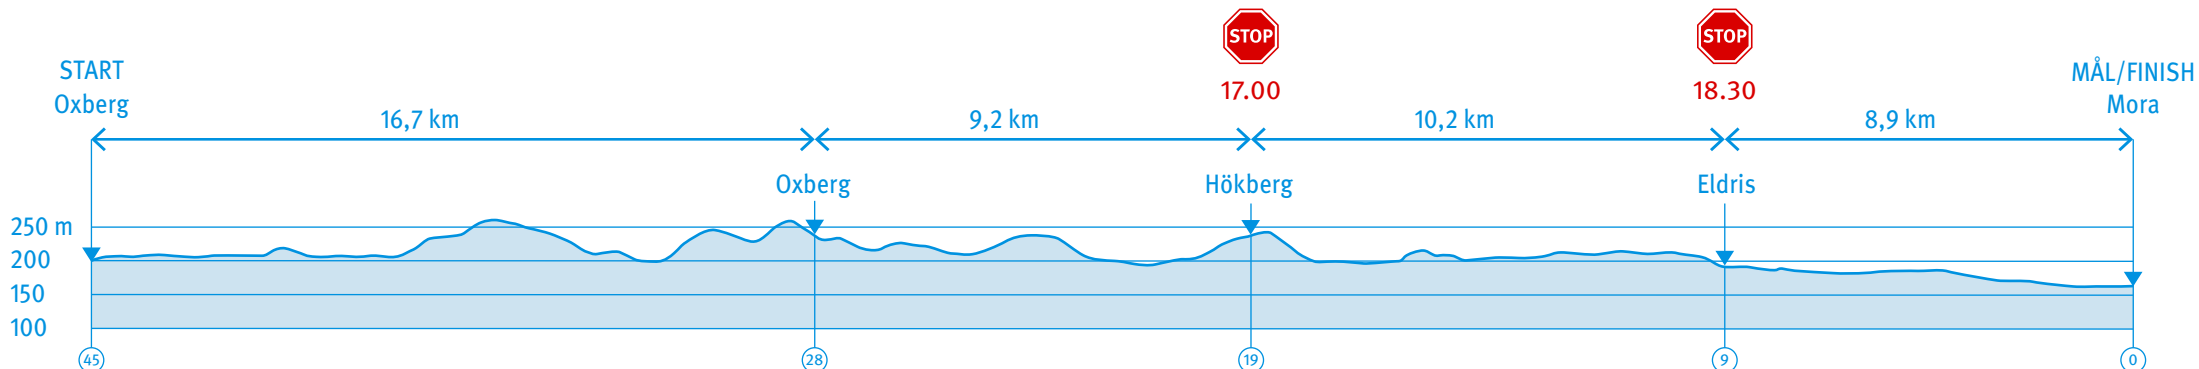

Sjukvård
Medical care

Reptid
Time restriction

Publikparkering
Spectator parking

Bilväg Road

Ultravasan 45

Passertider Expected intermediate times

Första-sista löpare First-last runner

Start Oxberg	09.00
Oxberg	09.55–11.50
Hökberg	10.30–13.30
Eldris	11.05–15.25
Mora	11.40–17.35